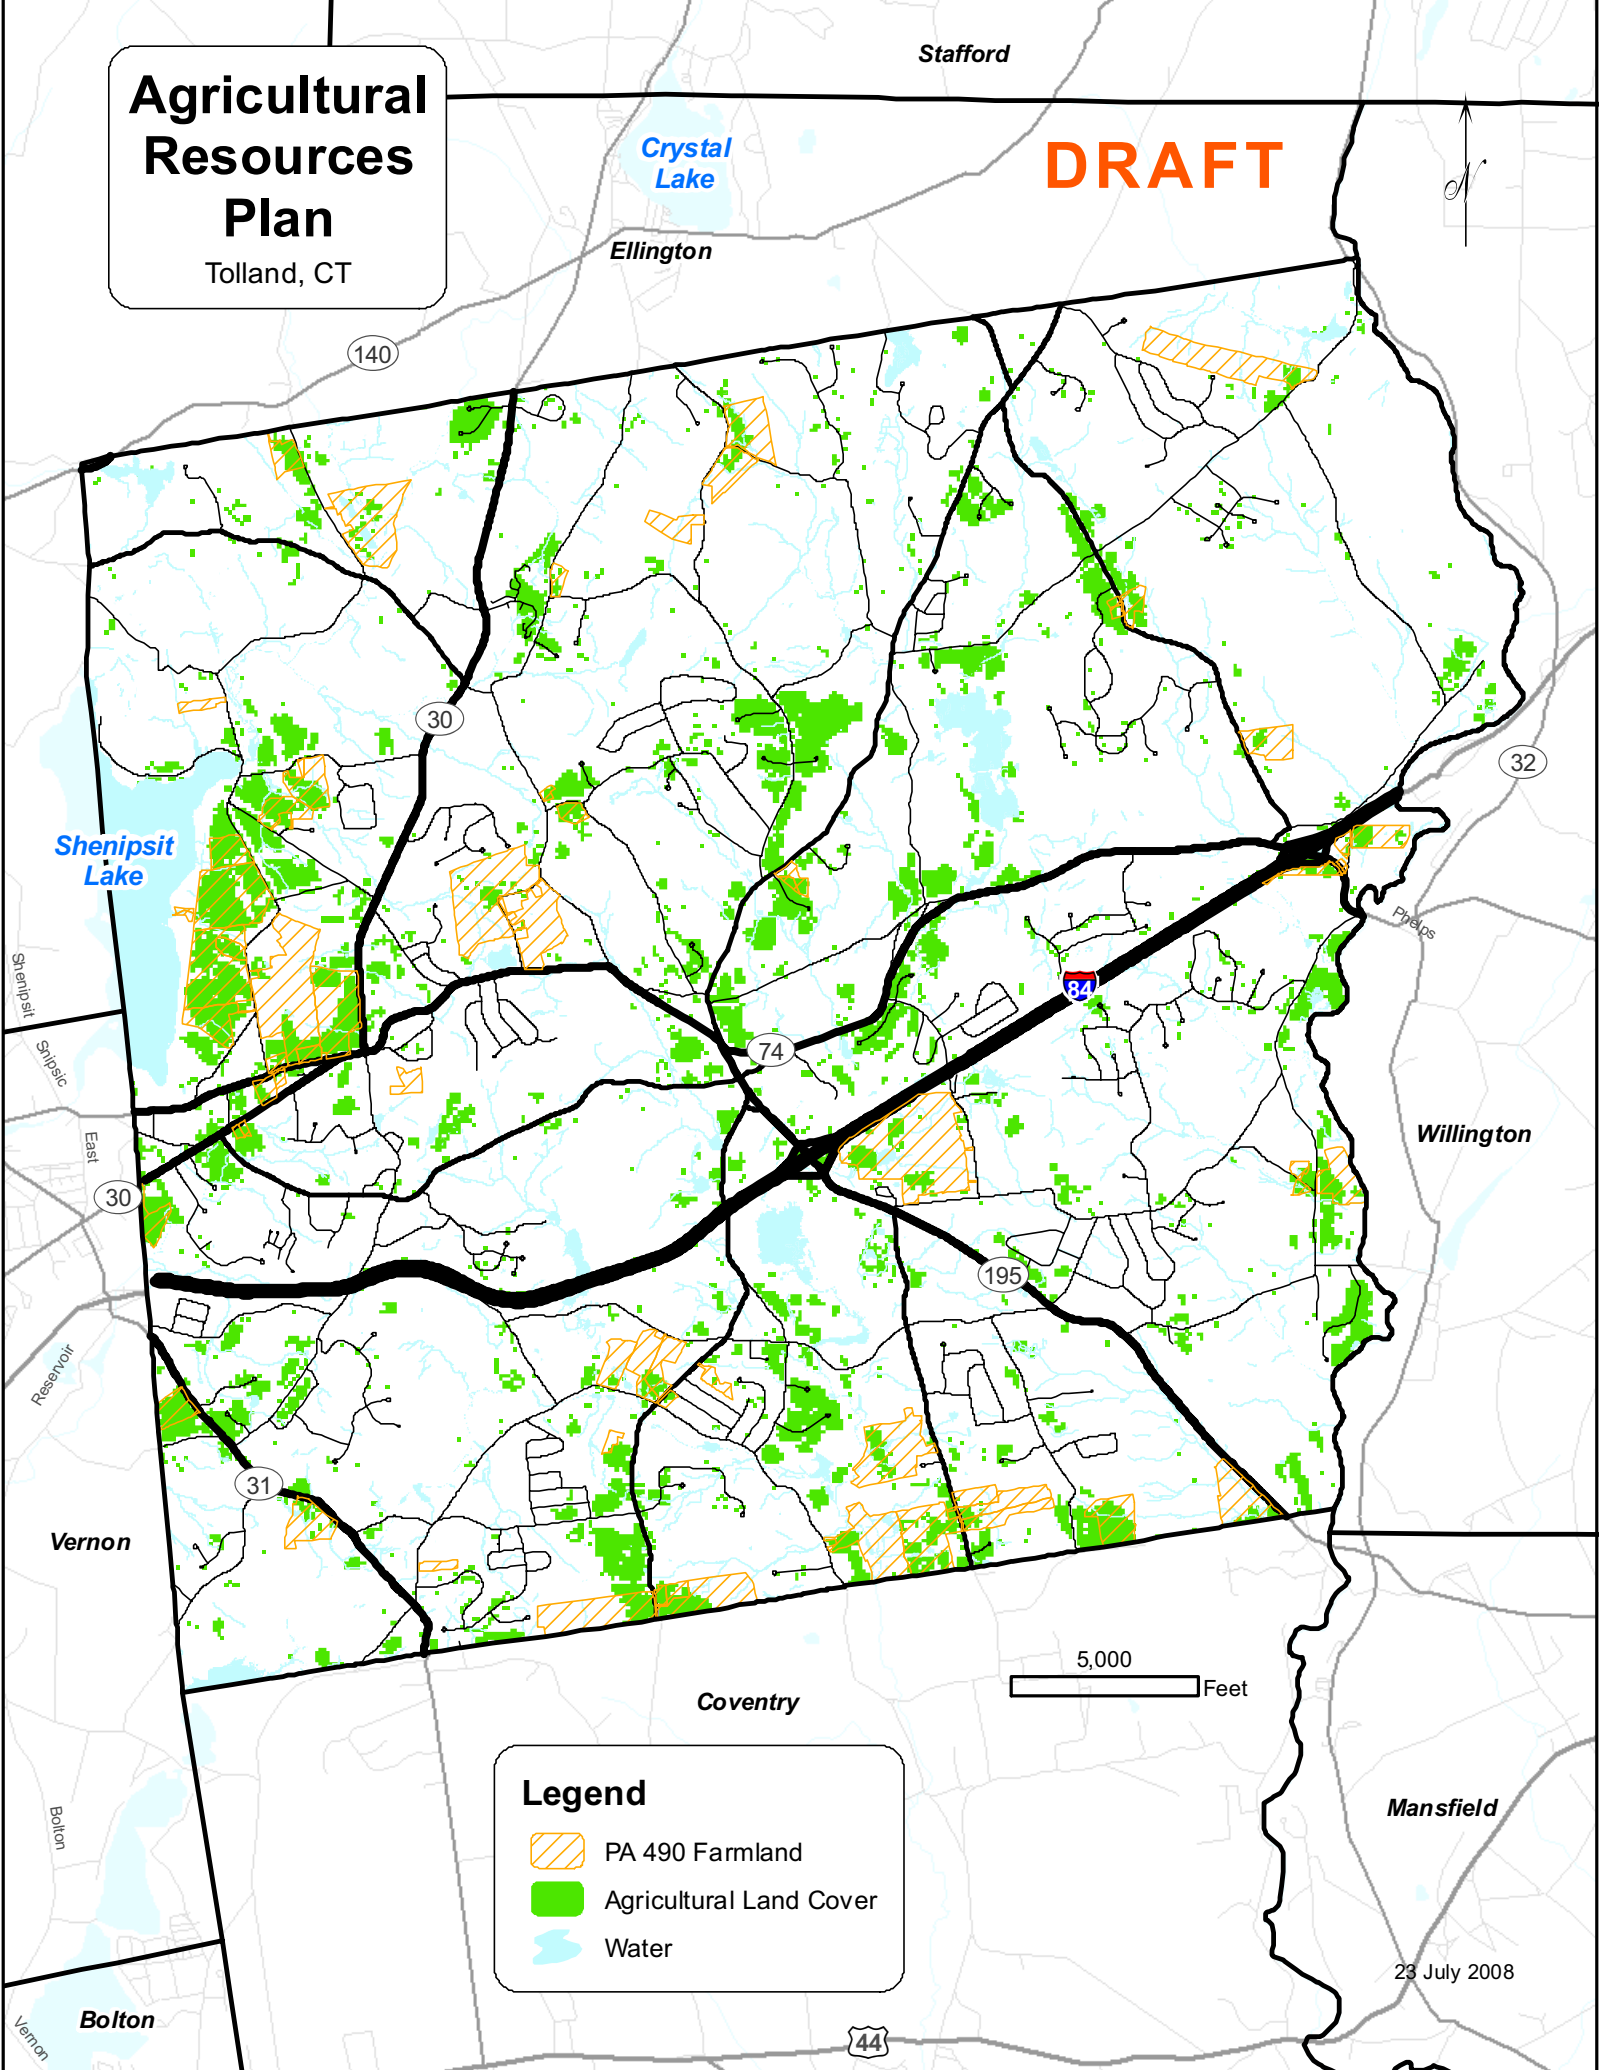

Agricultural Resources Plan

Tolland, CT

DRAFT

Legend

-  PA 490 Farmland
-  Agricultural Land Cover
-  Water

23 July 2008